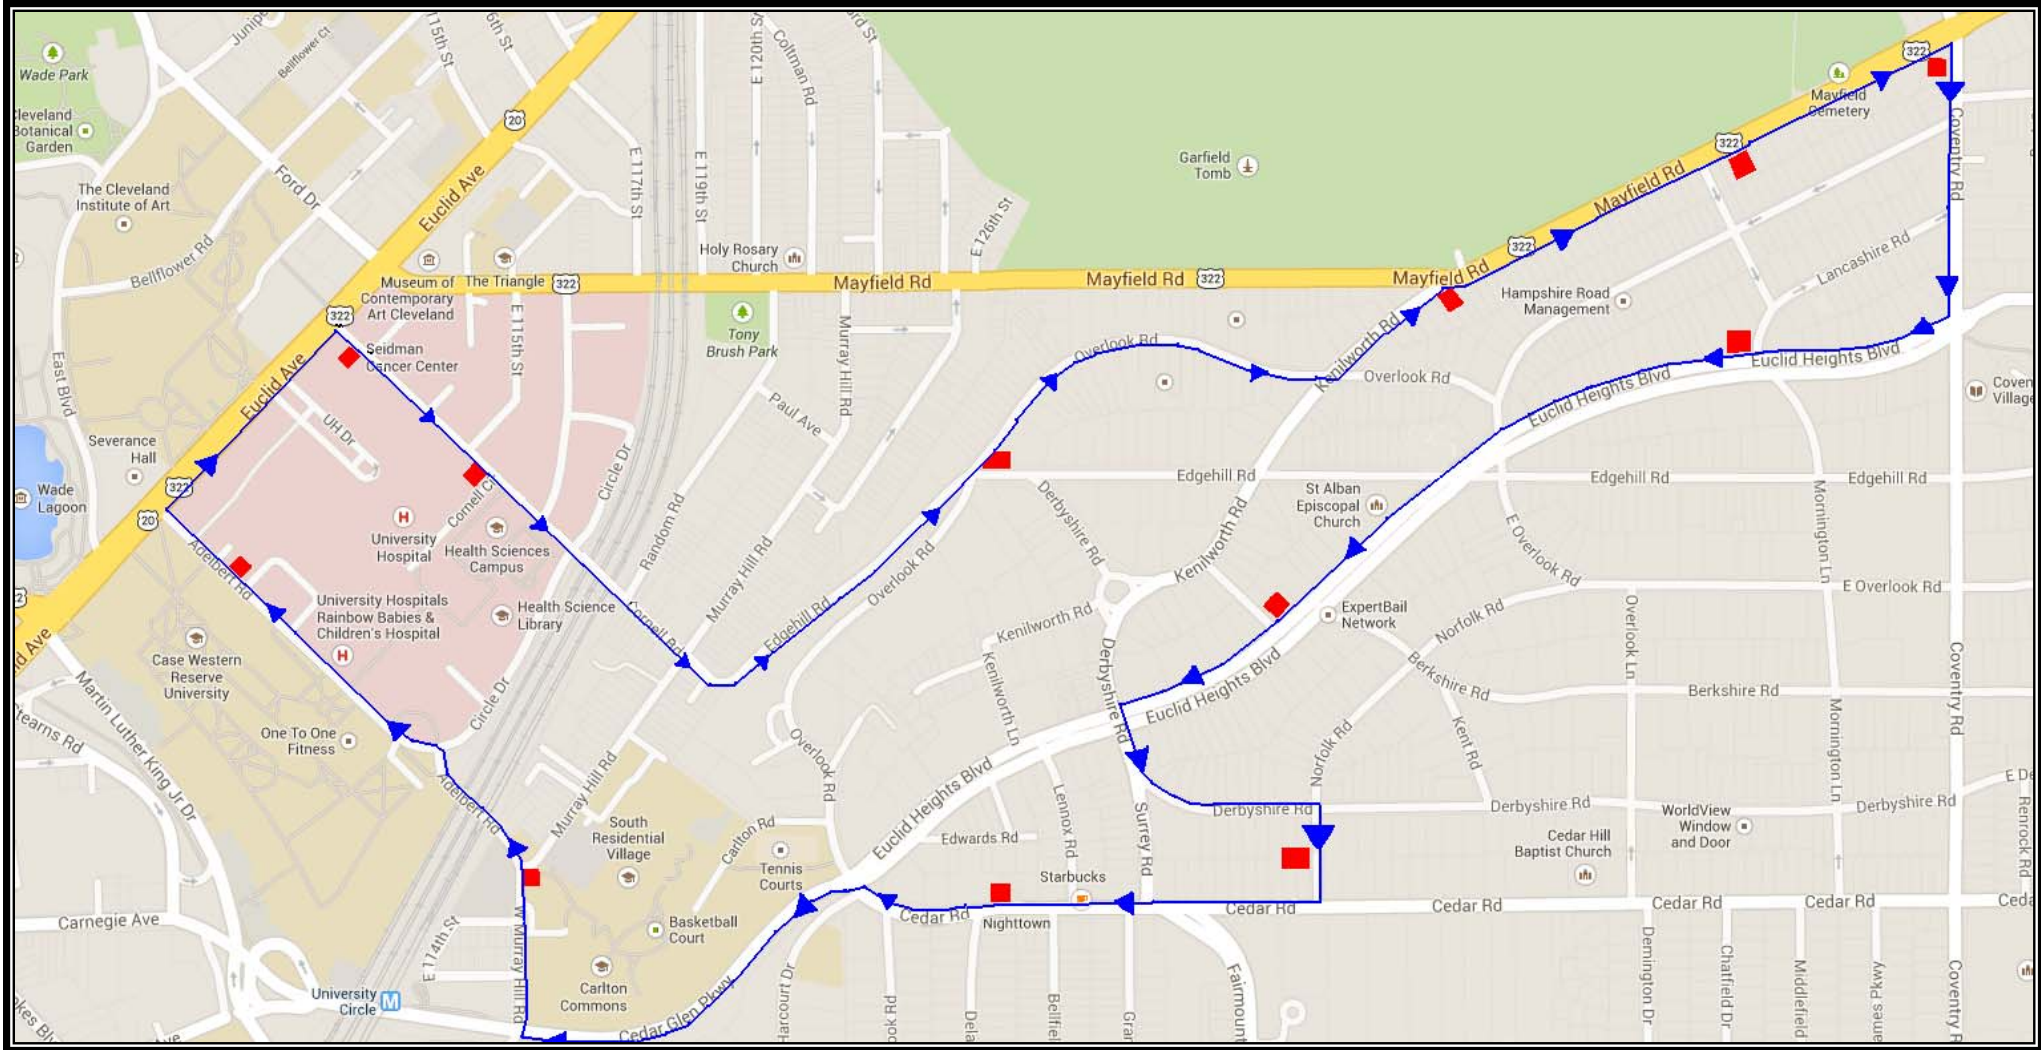

CWRU / HEIGHTS AM LOOP

Route Runs: 7am to 11am Monday-Friday
No Holidays

 = Bus Stops